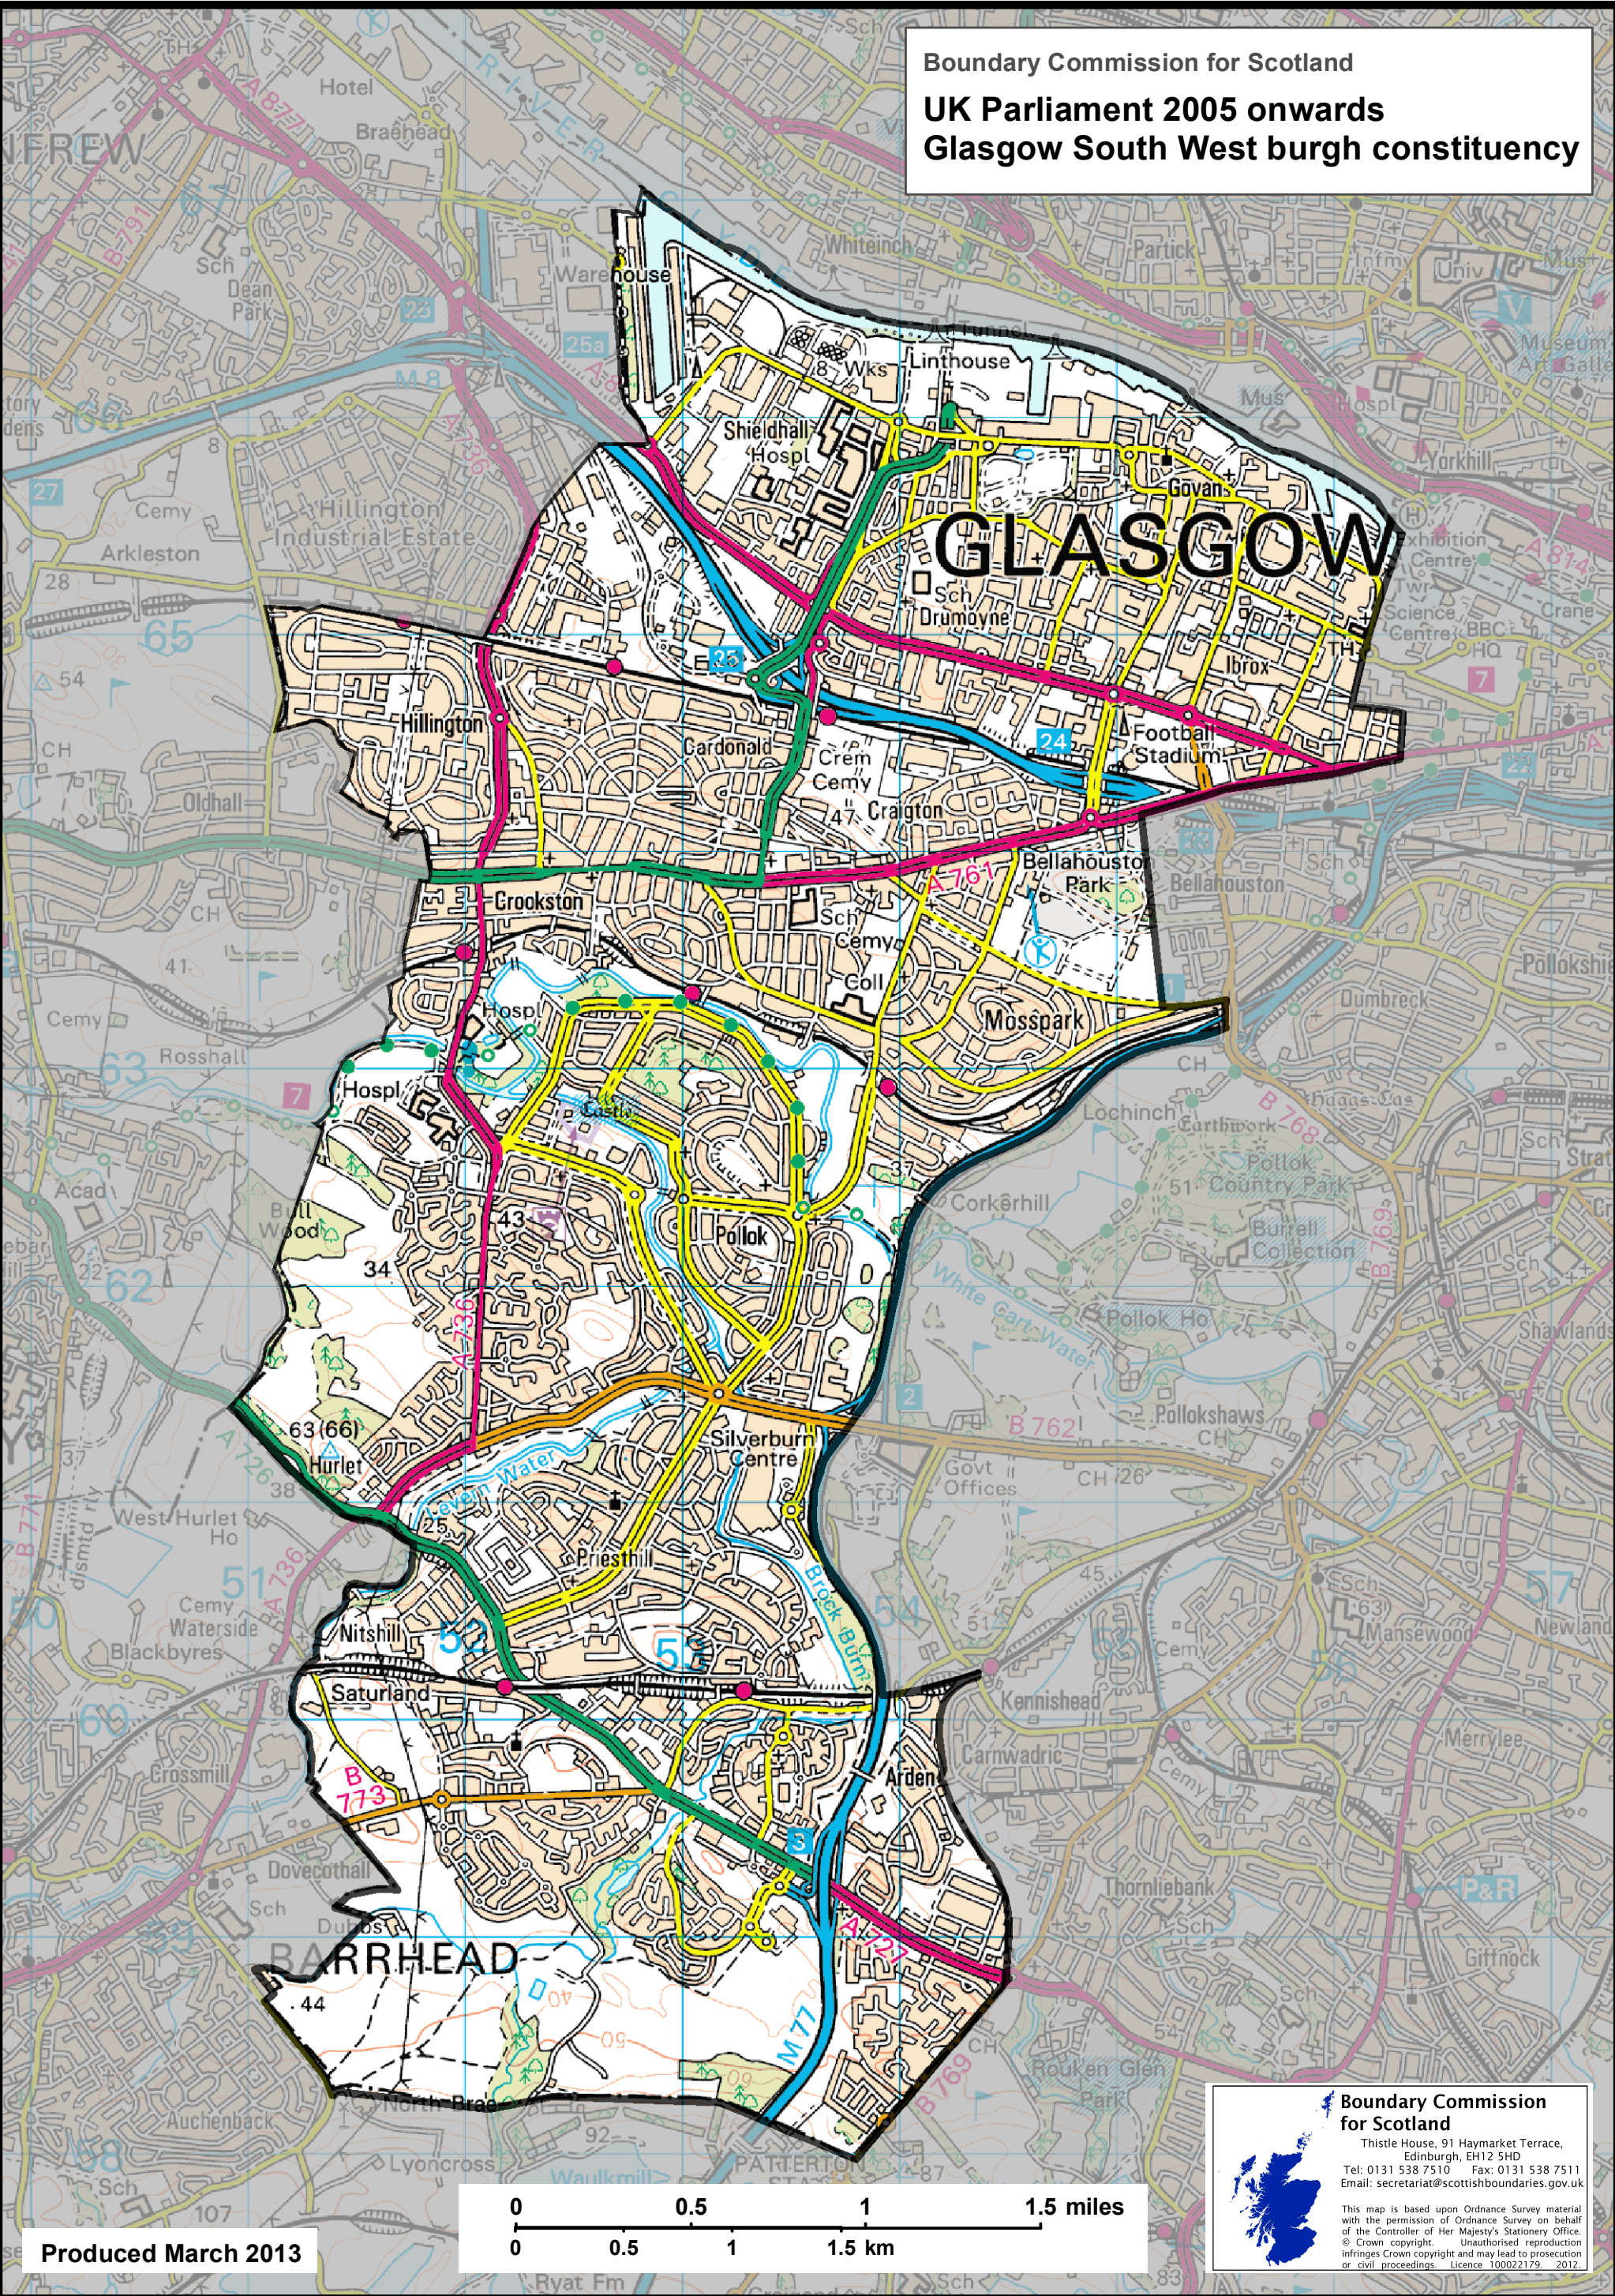

Boundary Commission for Scotland
 UK Parliament 2005 onwards
 Glasgow South West burgh constituency

GLASGOW

BARRHEAD

Produced March 2013

Boundary Commission for Scotland
 Thistle House, 91 Haymarket Terrace,
 Edinburgh, EH12 5HD
 Tel: 0131 538 7510 Fax: 0131 538 7511
 Email: secretariat@scottishboundaries.gov.uk

This map is based upon Ordnance Survey material with the permission of Ordnance Survey on behalf of the Controller of Her Majesty's Stationery Office. © Crown copyright. Unauthorised reproduction infringes Crown copyright and may lead to prosecution or civil proceedings. Licence 100022179. 2012.