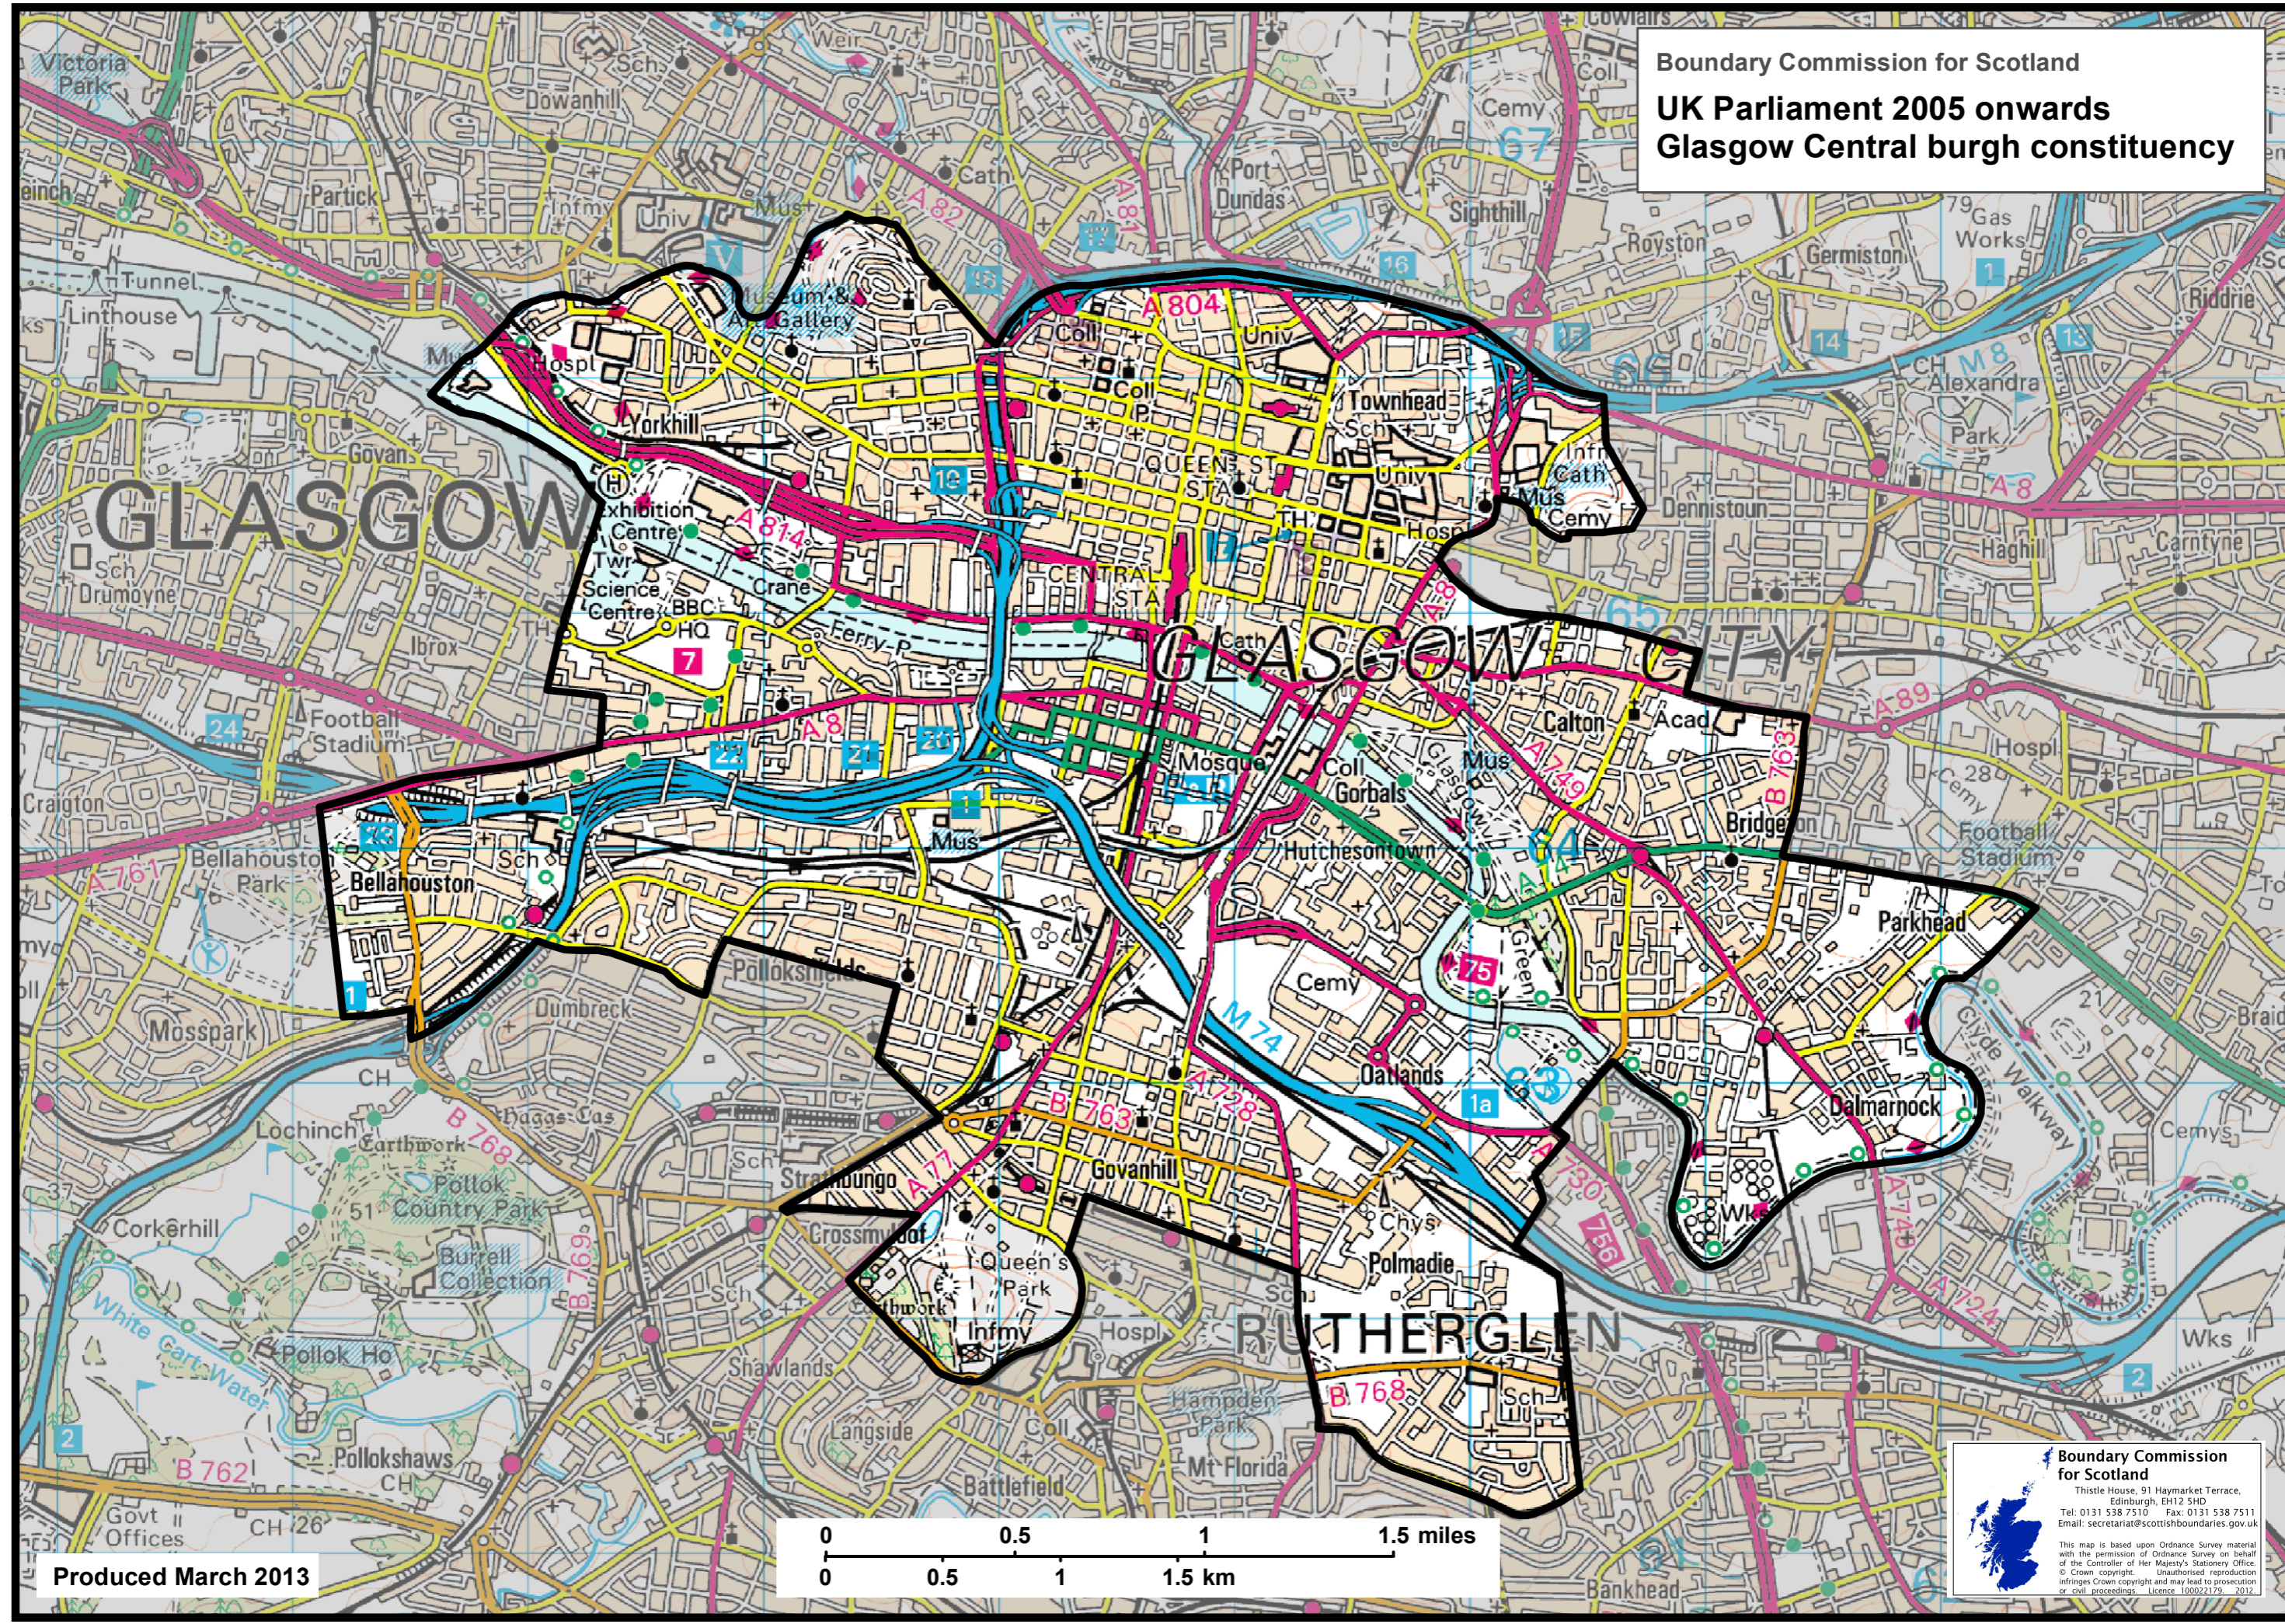

Boundary Commission for Scotland
UK Parliament 2005 onwards
Glasgow Central burgh constituency

GLASGOW

GLASGOW CITY

RUTHERGLIN

Produced March 2013

Boundary Commission for Scotland
Thisle House, 91 Haymarket Terrace,
Edinburgh, EH12 5HD
Tel: 0131 538 7510 Fax: 0131 538 7511
Email: secretariat@scottishboundaries.gov.uk

This map is based upon Ordnance Survey material with the permission of Ordnance Survey on behalf of the Controller of Her Majesty's Stationery Office. © Crown copyright. Unauthorised reproduction infringes Crown copyright and may lead to prosecution or civil proceedings. Licence: 10002176/2012